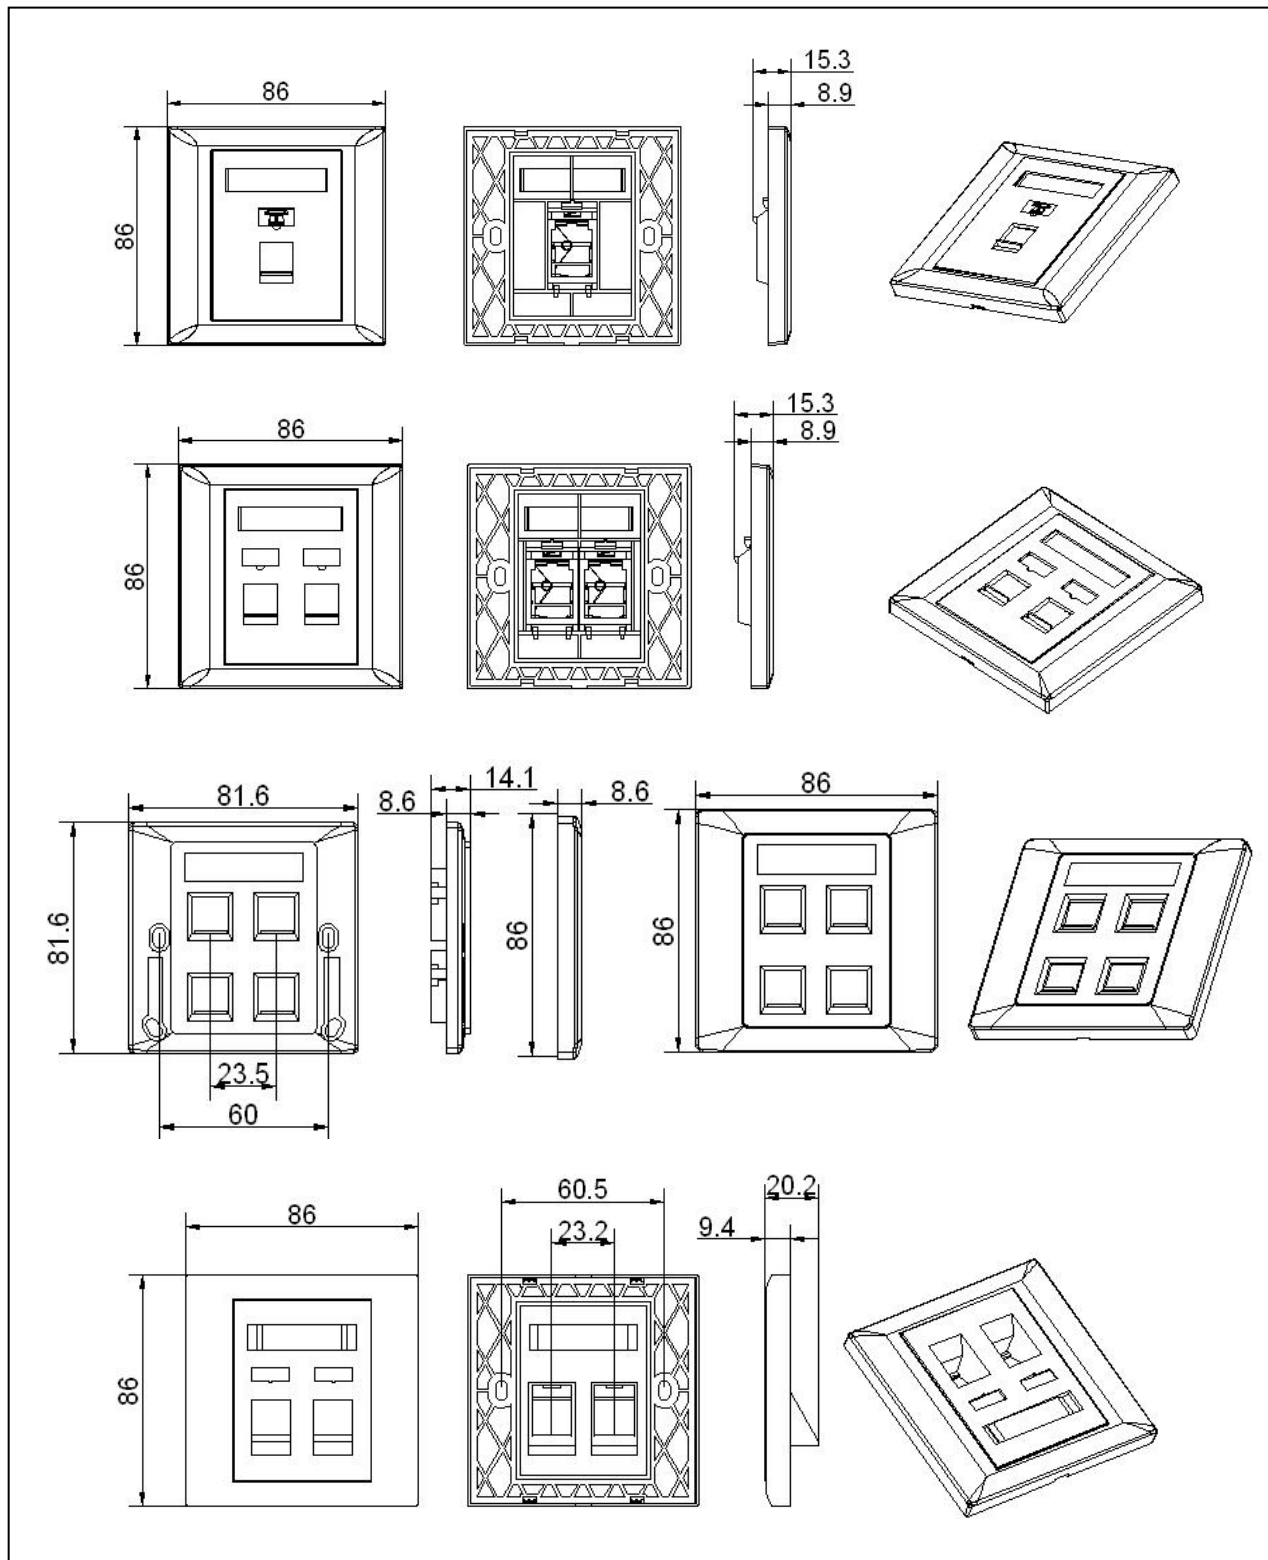

[产品结构图]

宁波多普勒通讯有限公司
Ningbo Doppler Communication Co., Ltd.

地址：浙江省余姚市经济开发区凤仪路86号
Address: No.86 fengyi road, economic development zone,
yuyao city, zhejiang province
E-mail : sale@dopplercabling.com
www.dopplercabling.com

业务热线：

联系人：杜先生 手机：13805807079

邮箱：duj@dopplercabling.com